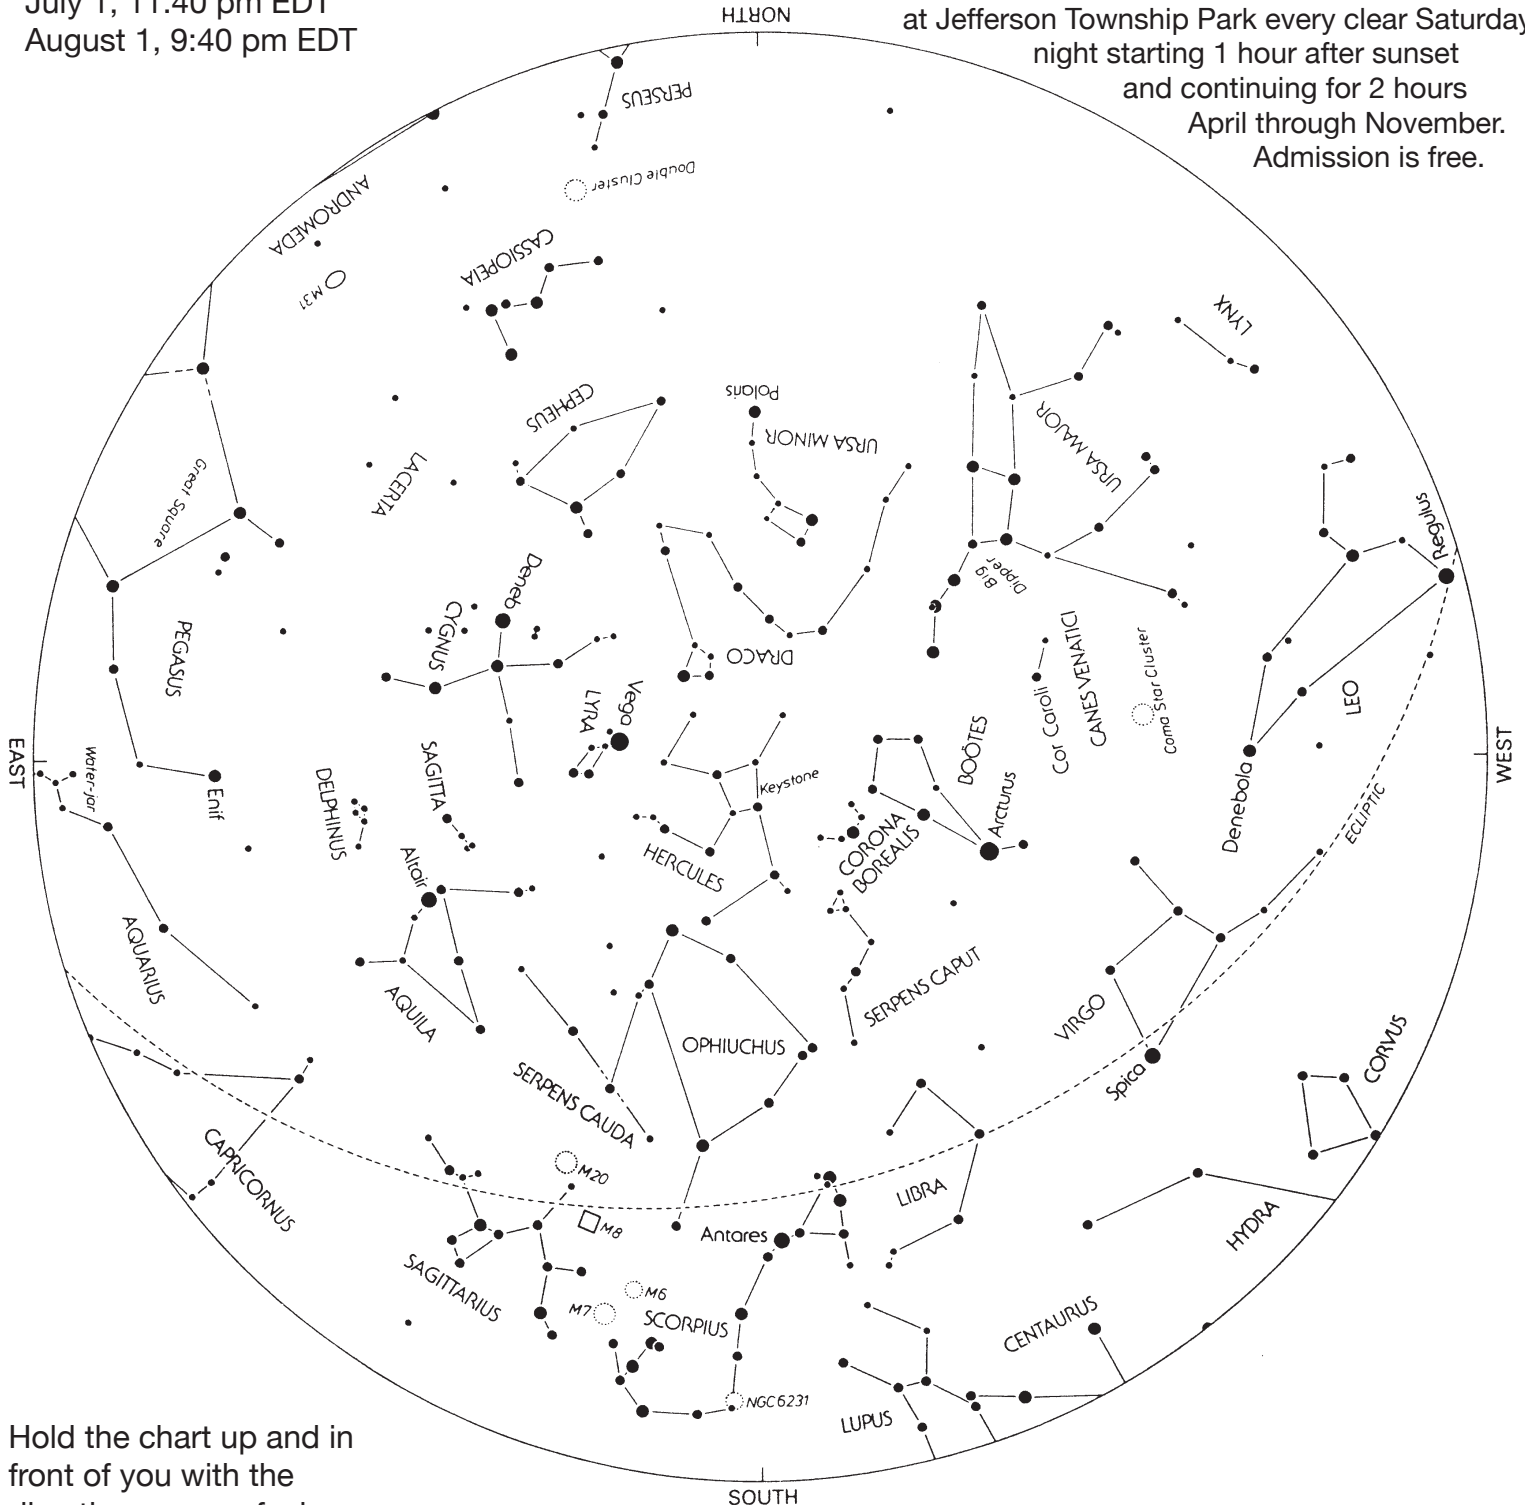

at Jefferson Township Park every clear Saturday
 night starting 1 hour after sunset
 and continuing for 2 hours
 April through November.
 Admission is free.

Hold the chart up and in front of you with the direction you are facing positioned at the bottom.

June 1, 1:40 am EDT
 July 1, 11:40 pm EDT
 August 1, 9:40 pm EDT

Saturday Night Stargazing

at Jefferson Township Park every clear Saturday night starting 1 hour after sunset and continuing for 2 hours April through November. Admission is free.

September 1, 1:40 am EDT
October 1, 11:40 pm EDT
November 1, 8:40 pm EST

Hold the chart up and in front of you with the direction you are facing positioned at the bottom.

For Winter, Spring, Summer, and circumpolar Constellation charts visit our web site.