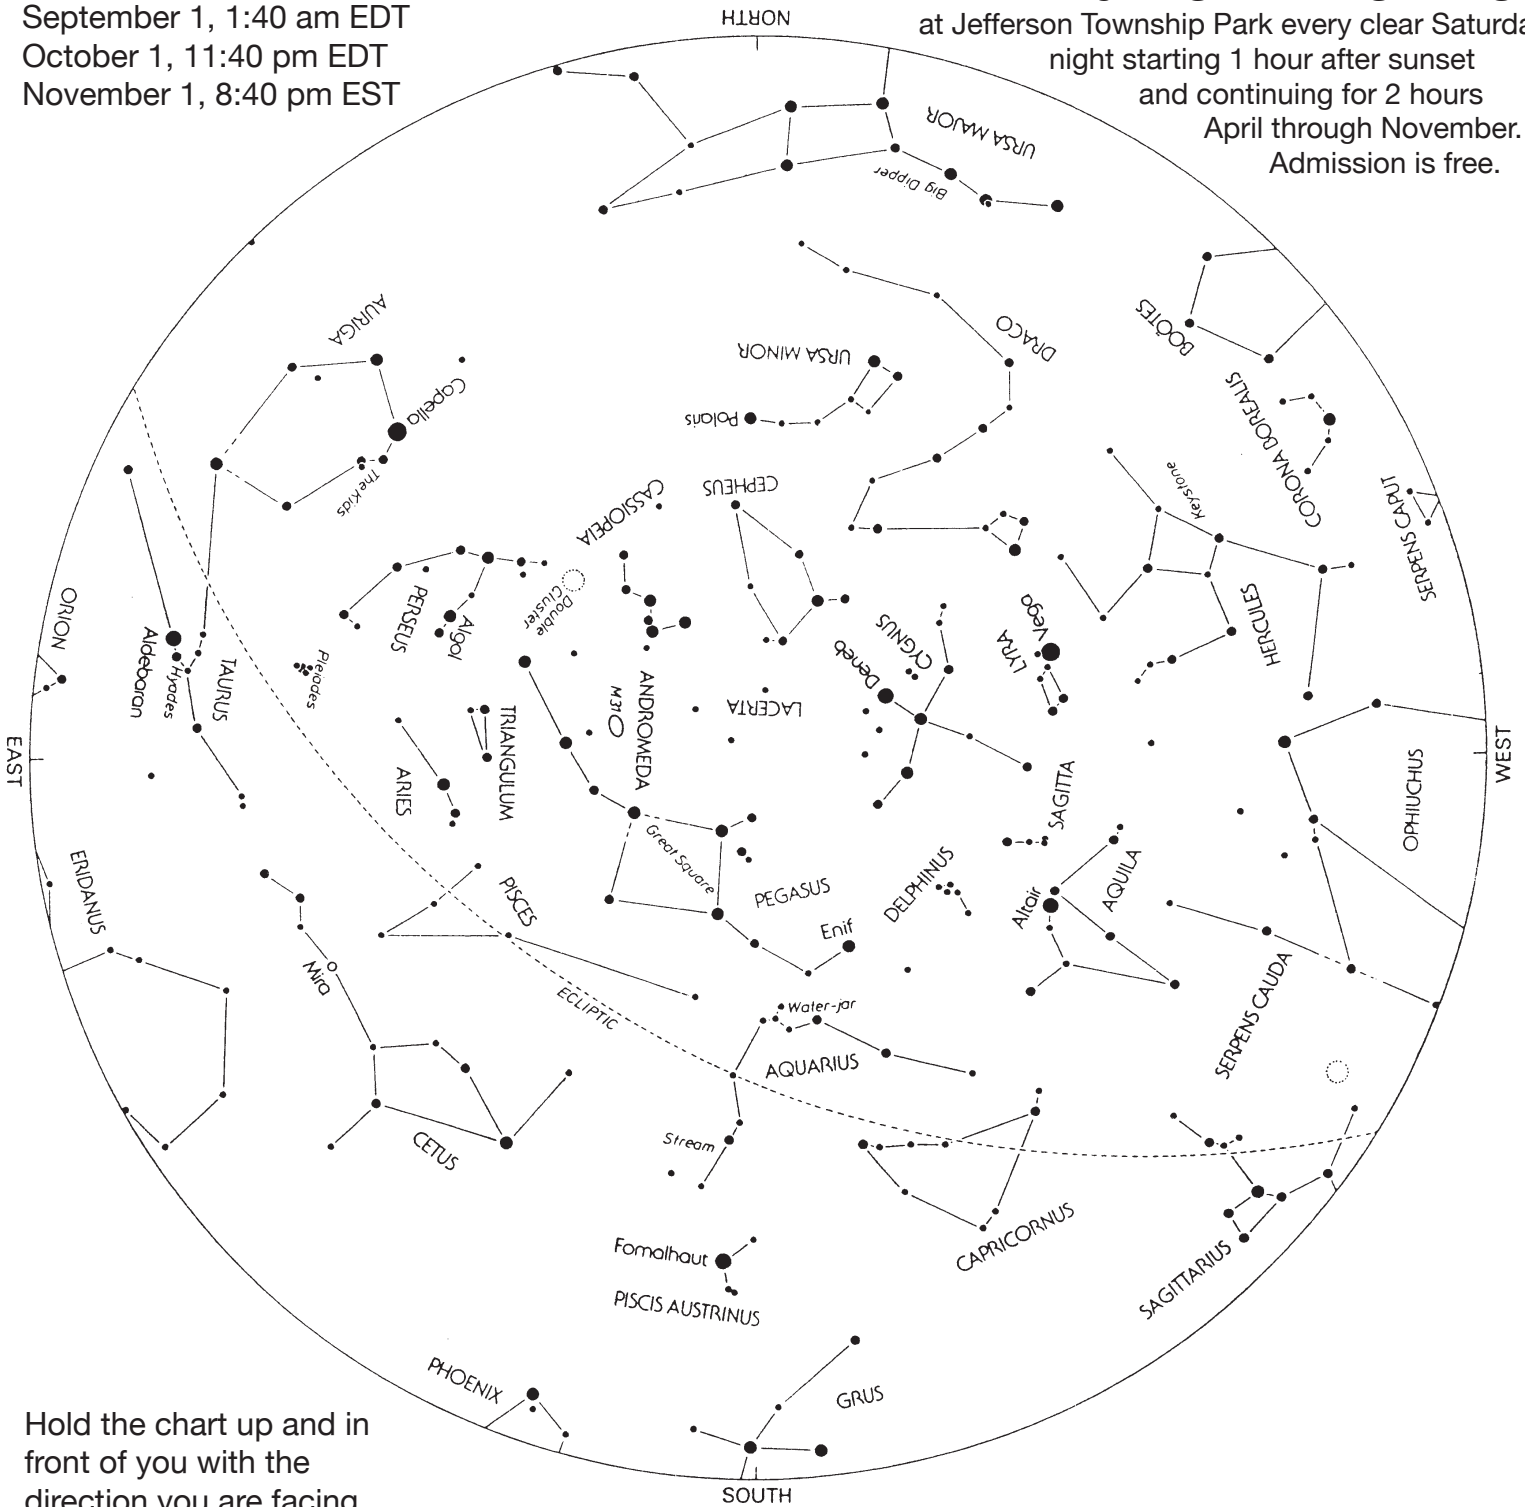

Hold the chart up and in front of you with the direction you are facing positioned at the bottom.

For Winter, Spring, Fall, and circumpolar Constellation charts visit our web site.

Fort Wayne Astronomical Society, Inc

PO Box 11093, Fort Wayne, IN 46855

fortwayneastronomicalsociety.com

Fall Constellations

Saturday Night Stargazing

at Jefferson Township Park every clear Saturday night starting 1 hour after sunset and continuing for 2 hours April through November. Admission is free.

September 1, 1:40 am EDT
October 1, 11:40 pm EDT
November 1, 8:40 pm EST

Hold the chart up and in front of you with the direction you are facing positioned at the bottom.

For Winter, Spring, Summer, and circumpolar Constellation charts visit our web site.

at Jefferson Township Park every clear Saturday
 night starting 1 hour after sunset
 and continuing for 2 hours
 April through November.
 Admission is free.

Hold the chart up and in front of you with the direction you are facing positioned at the bottom.