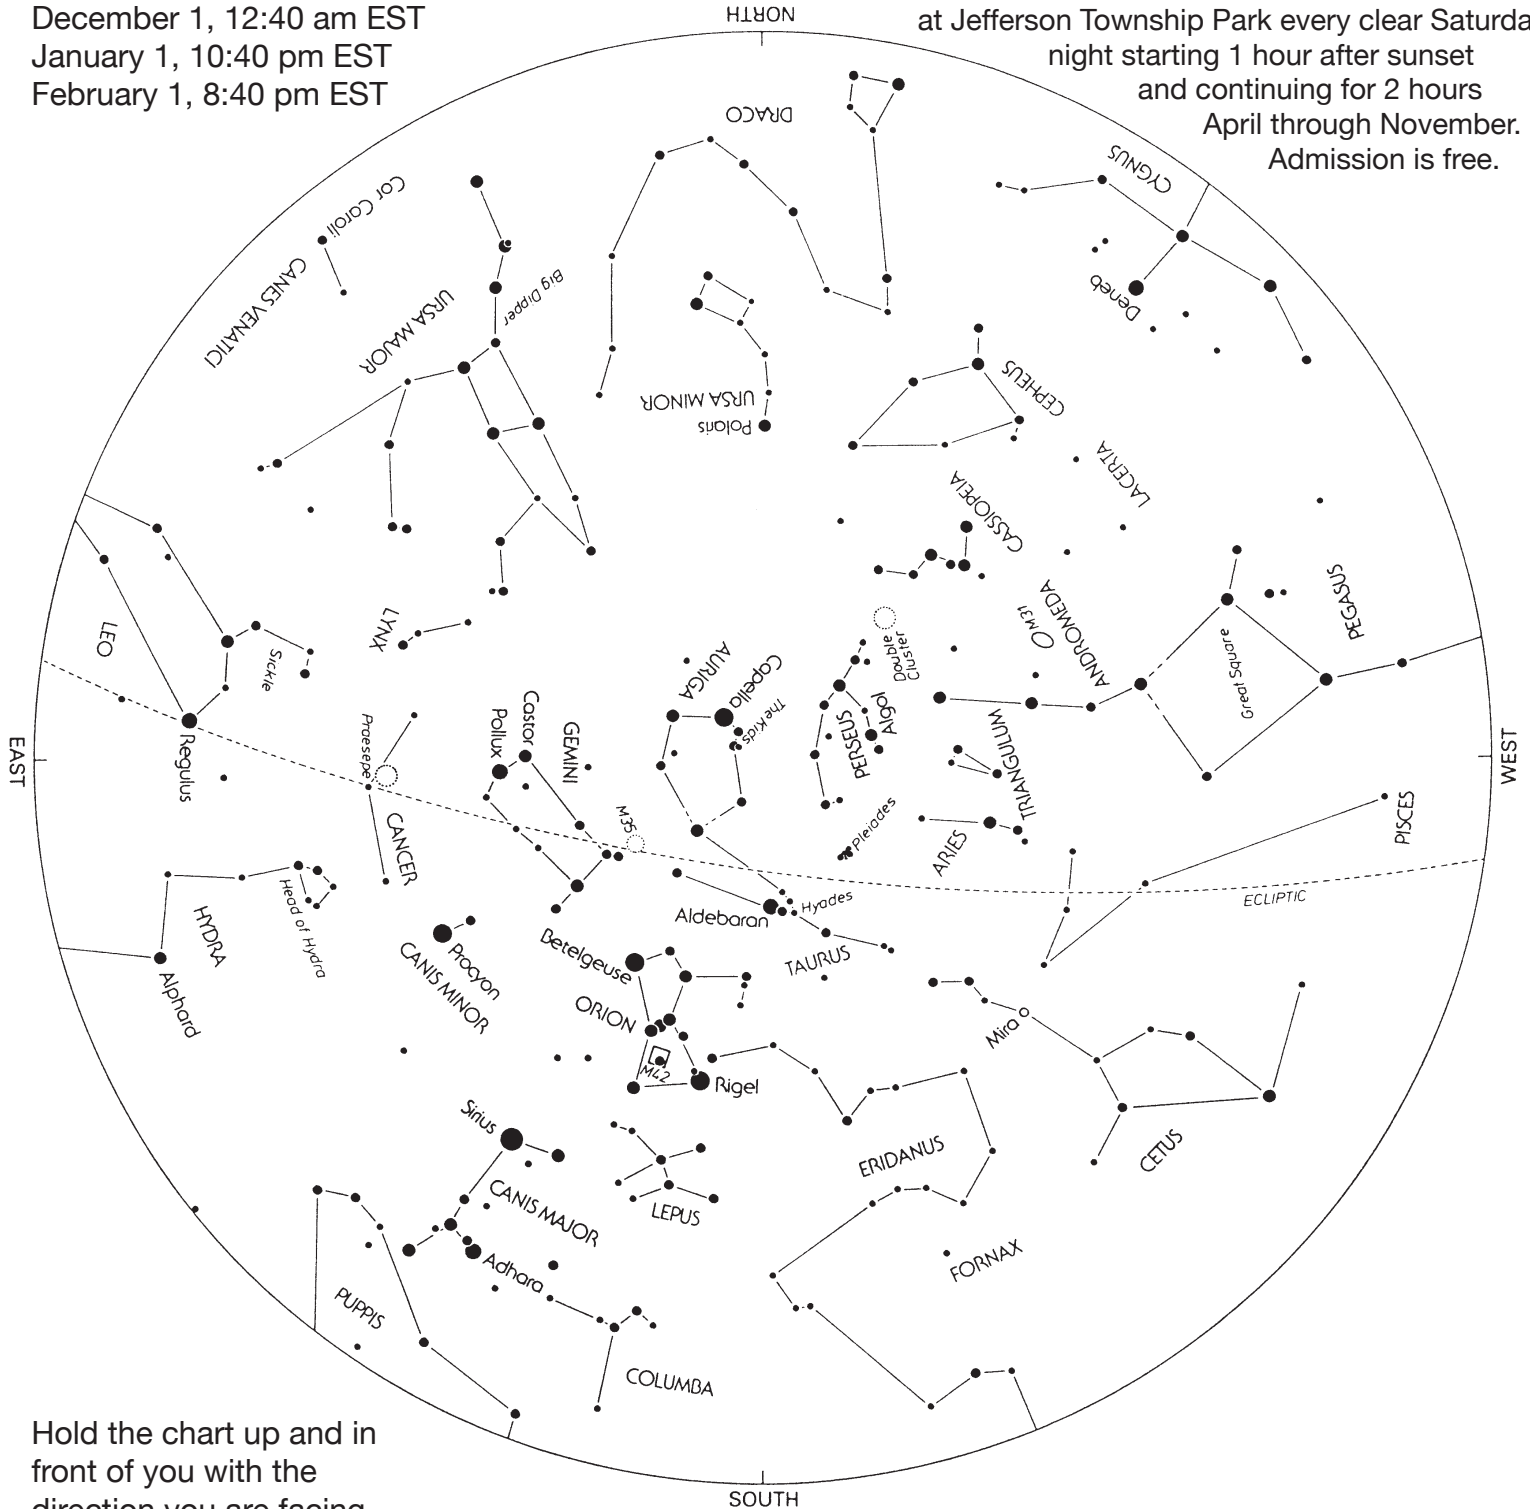

September 1, 1:40 am EDT
October 1, 11:40 pm EDT
November 1, 8:40 pm EST

Hold the chart up and in front of you with the direction you are facing positioned at the bottom.

For Winter, Spring, Summer, and circumpolar Constellation charts visit our web site.

Fort Wayne Astronomical Society, Inc
 PO Box 11093, Fort Wayne, IN 46855
 fortwayneastronomicalsociety.com

Winter Constellations

Saturday Night Stargazing

December 1, 12:40 am EST
 January 1, 10:40 pm EST
 February 1, 8:40 pm EST

at Jefferson Township Park every clear Saturday
 night starting 1 hour after sunset
 and continuing for 2 hours
 April through November.
 Admission is free.

Hold the chart up and in front of you with the direction you are facing positioned at the bottom.

Facing North, turn the chart using the Big Dipper or Cassiopeia as reference constellations.

For Winter, Spring, Summer, Fall, Constellation charts visit our web site.