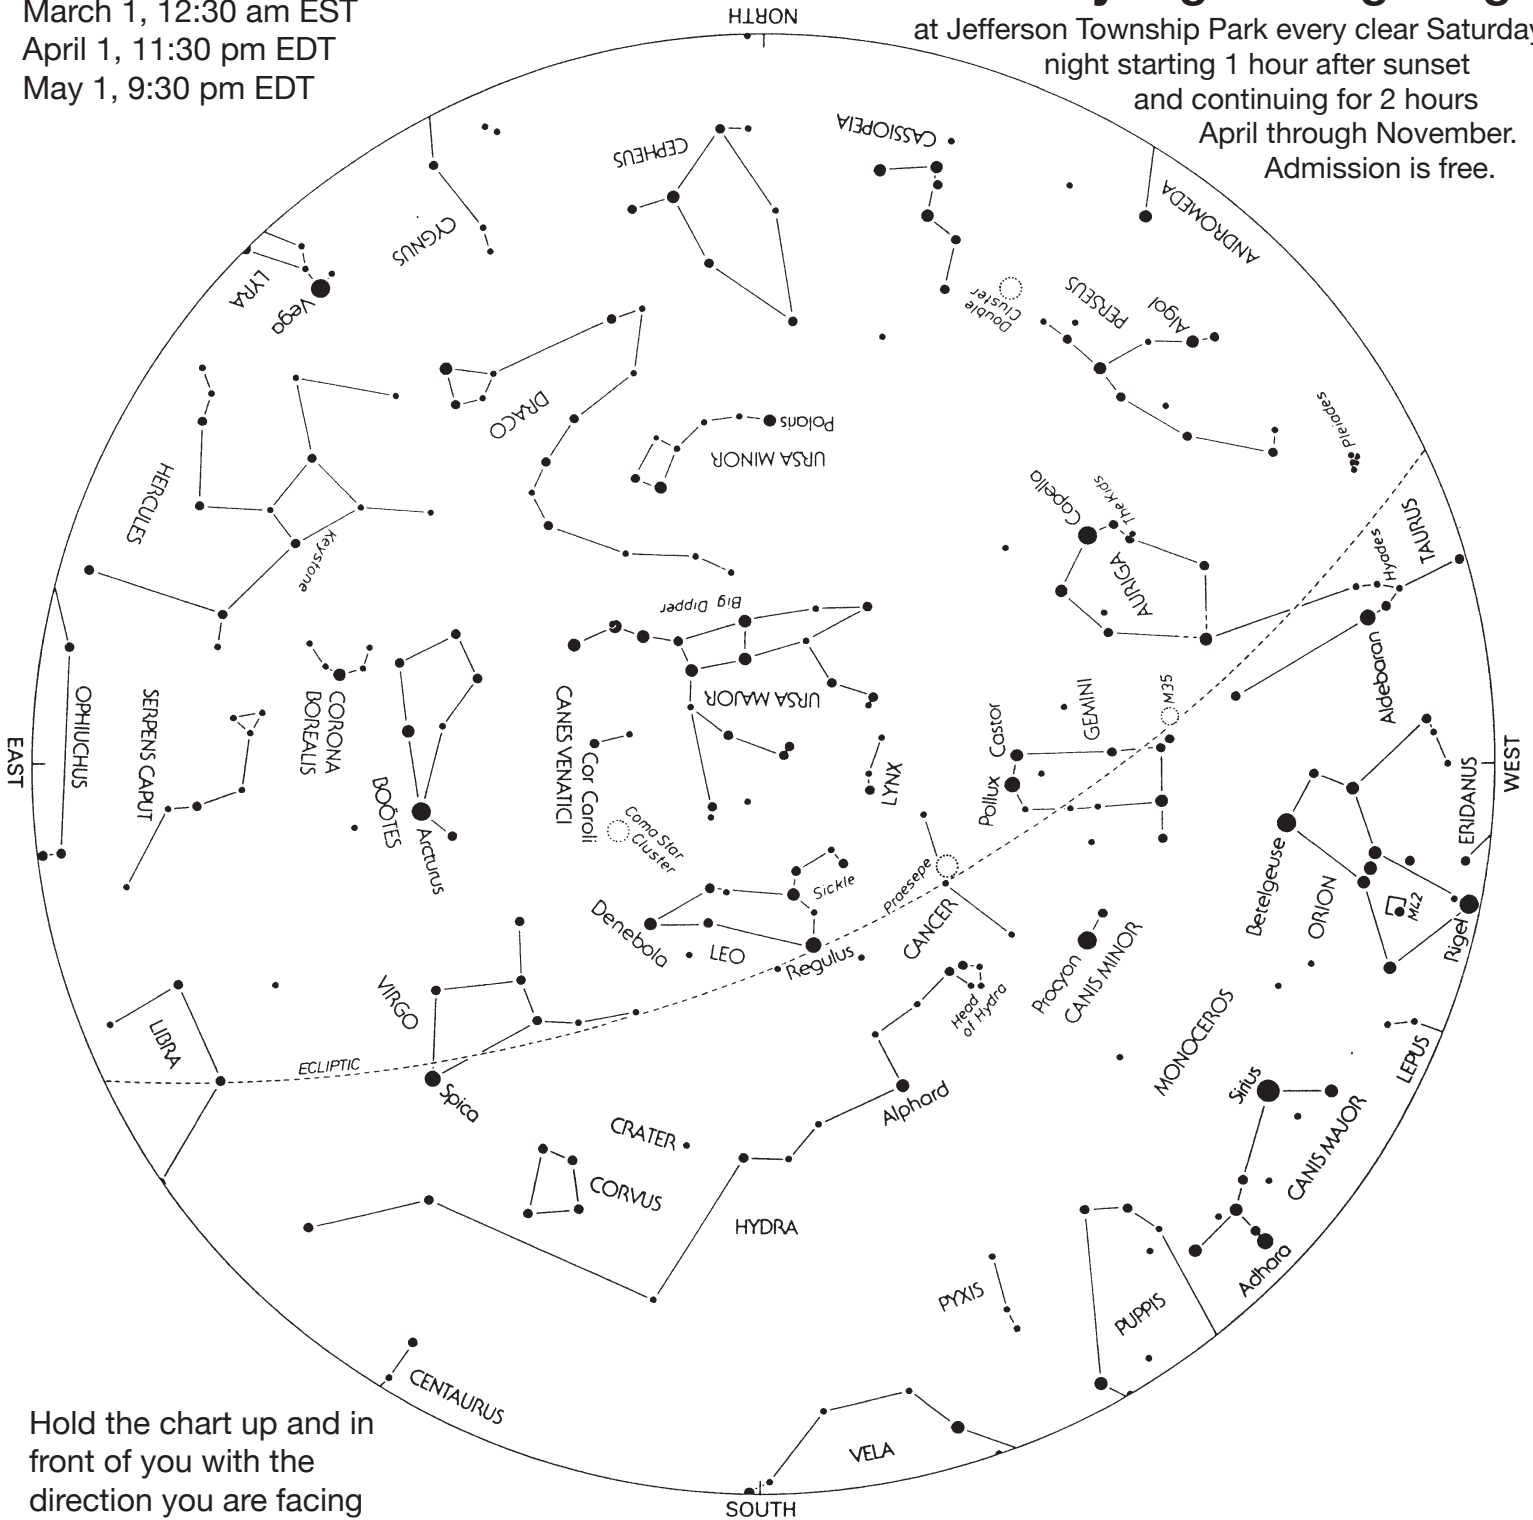

at Jefferson Township Park every clear Saturday
 night starting 1 hour after sunset
 and continuing for 2 hours
 April through November.
 Admission is free.

Hold the chart up and in front of you with the direction you are facing positioned at the bottom.

June 1, 1:40 am EDT
 July 1, 11:40 pm EDT
 August 1, 9:40 pm EDT

Saturday Night Stargazing

at Jefferson Township Park every clear Saturday night starting 1 hour after sunset and continuing for 2 hours April through November. Admission is free.

September 1, 1:40 am EDT
October 1, 11:40 pm EDT
November 1, 8:40 pm EST

Hold the chart up and in front of you with the direction you are facing positioned at the bottom.

For Winter, Spring, Summer, and circumpolar Constellation charts visit our web site.